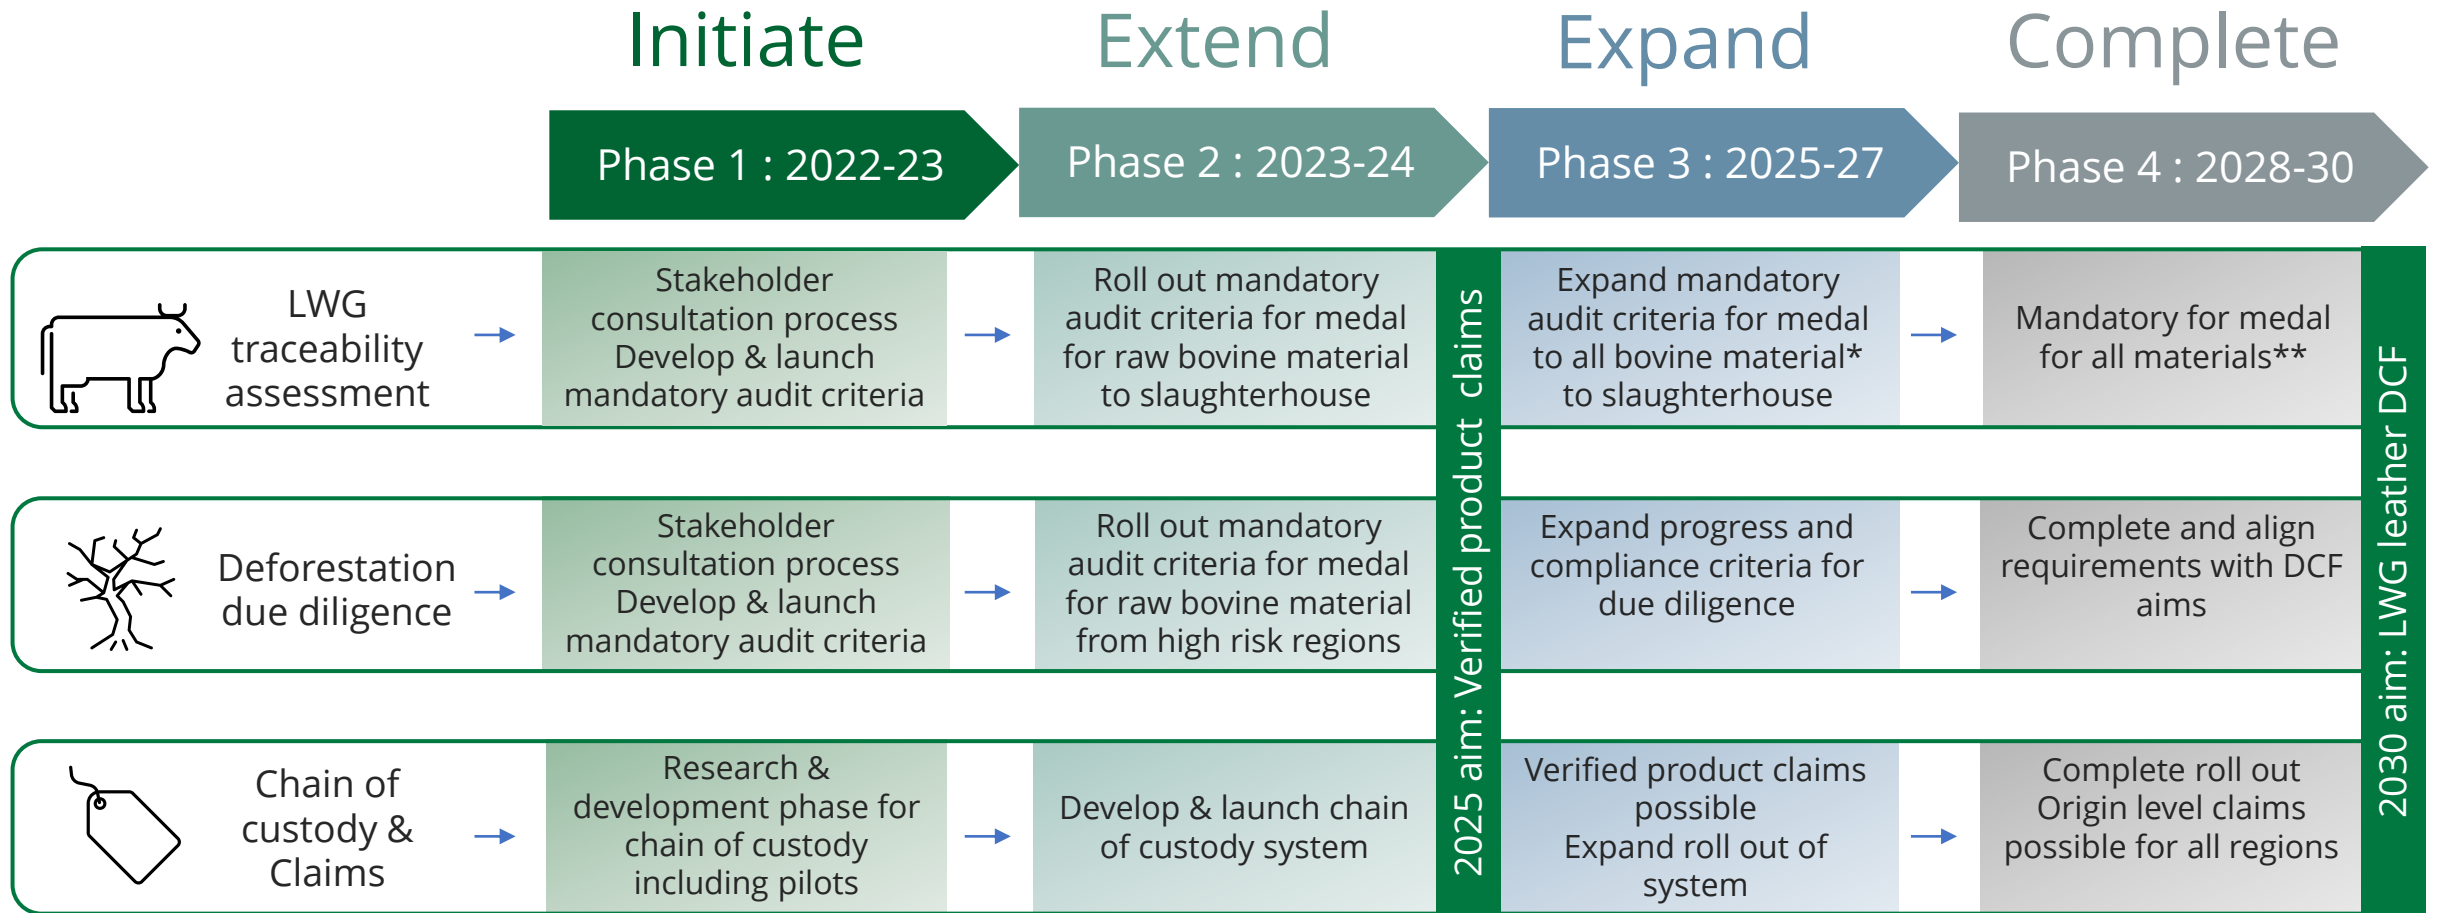

LWG's Traceability Roadmap

*includes raw and part processed bovine material

** includes all animal types to be assessed for traceability to slaughterhouse or geo-referenced location of collection