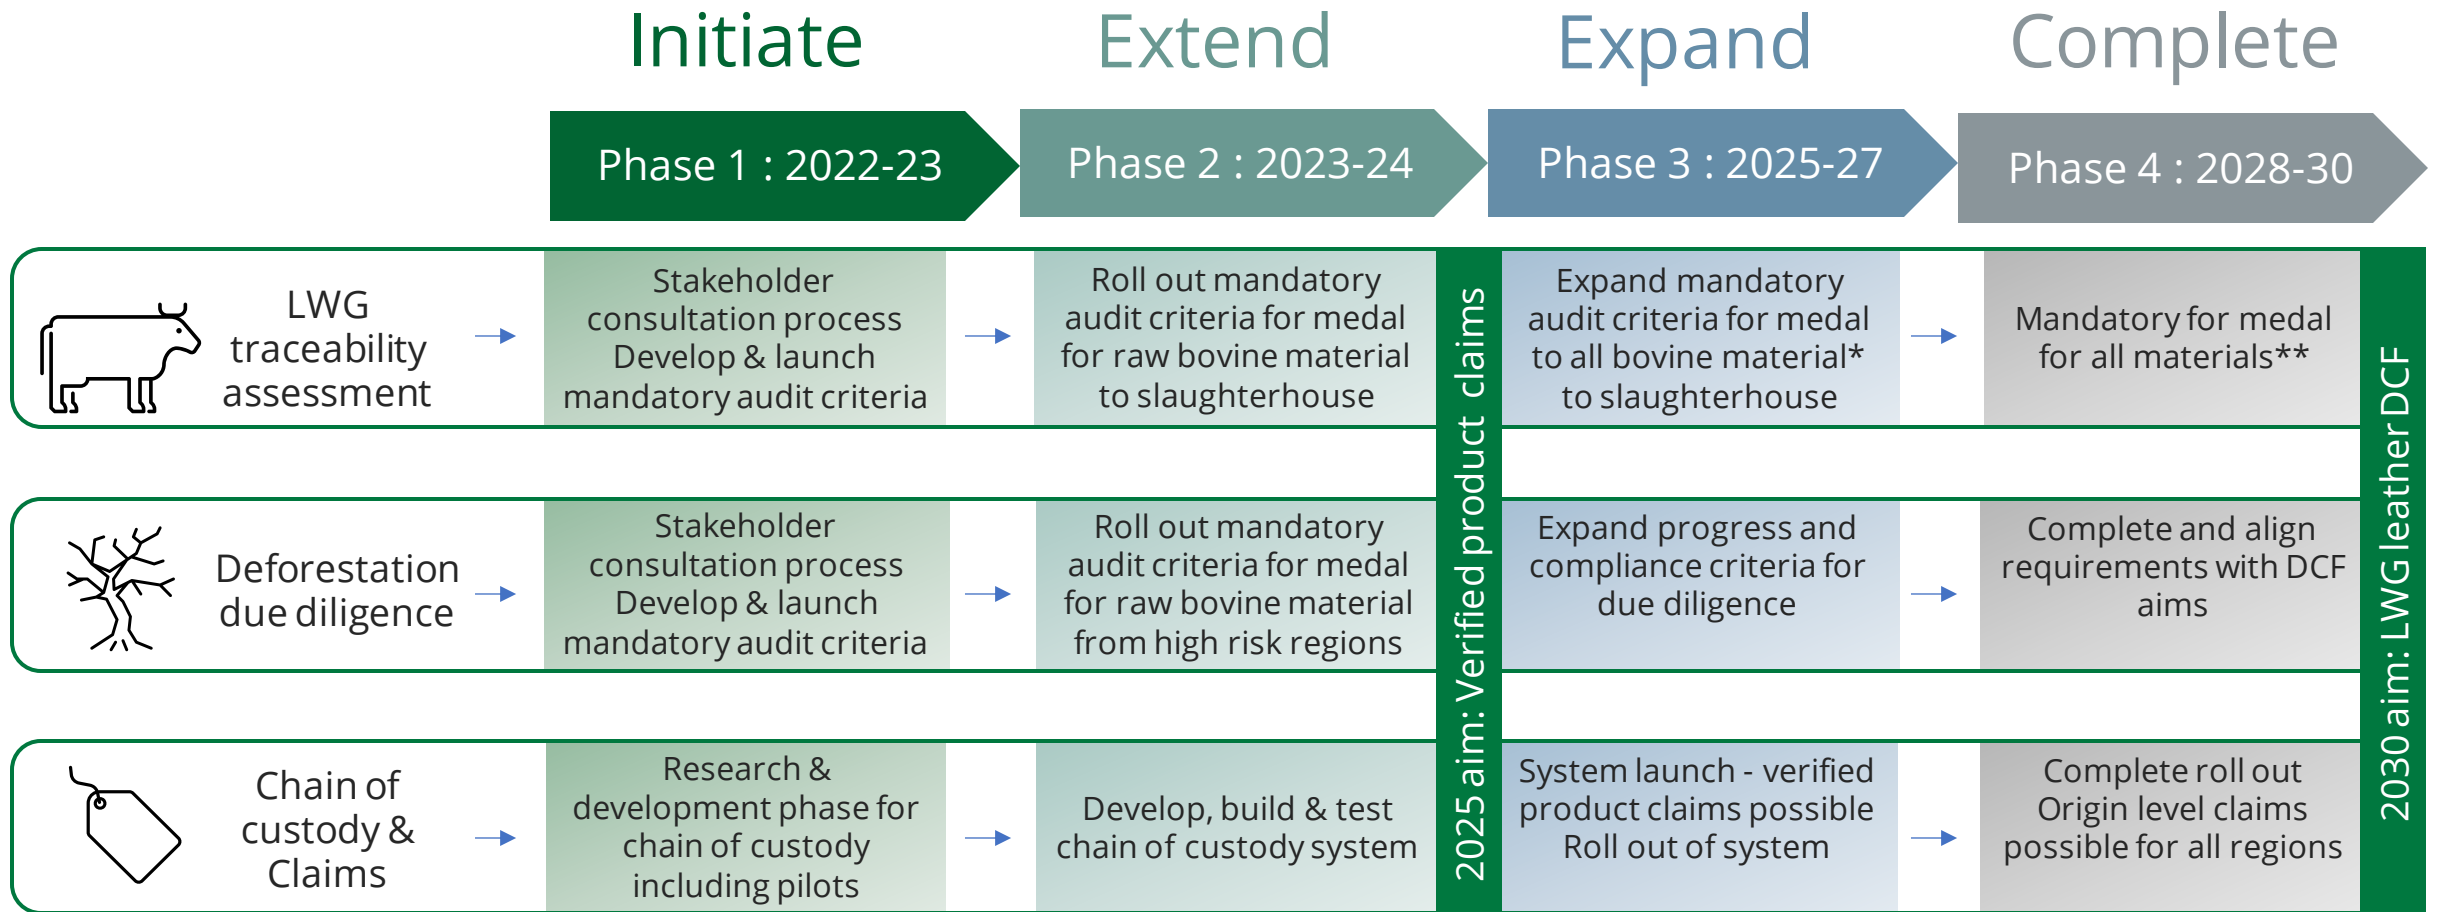

LWG's Traceability Roadmap

*includes raw and part processed bovine material

** includes all animal types to be assessed for traceability to slaughterhouse or geo-referenced location of collection